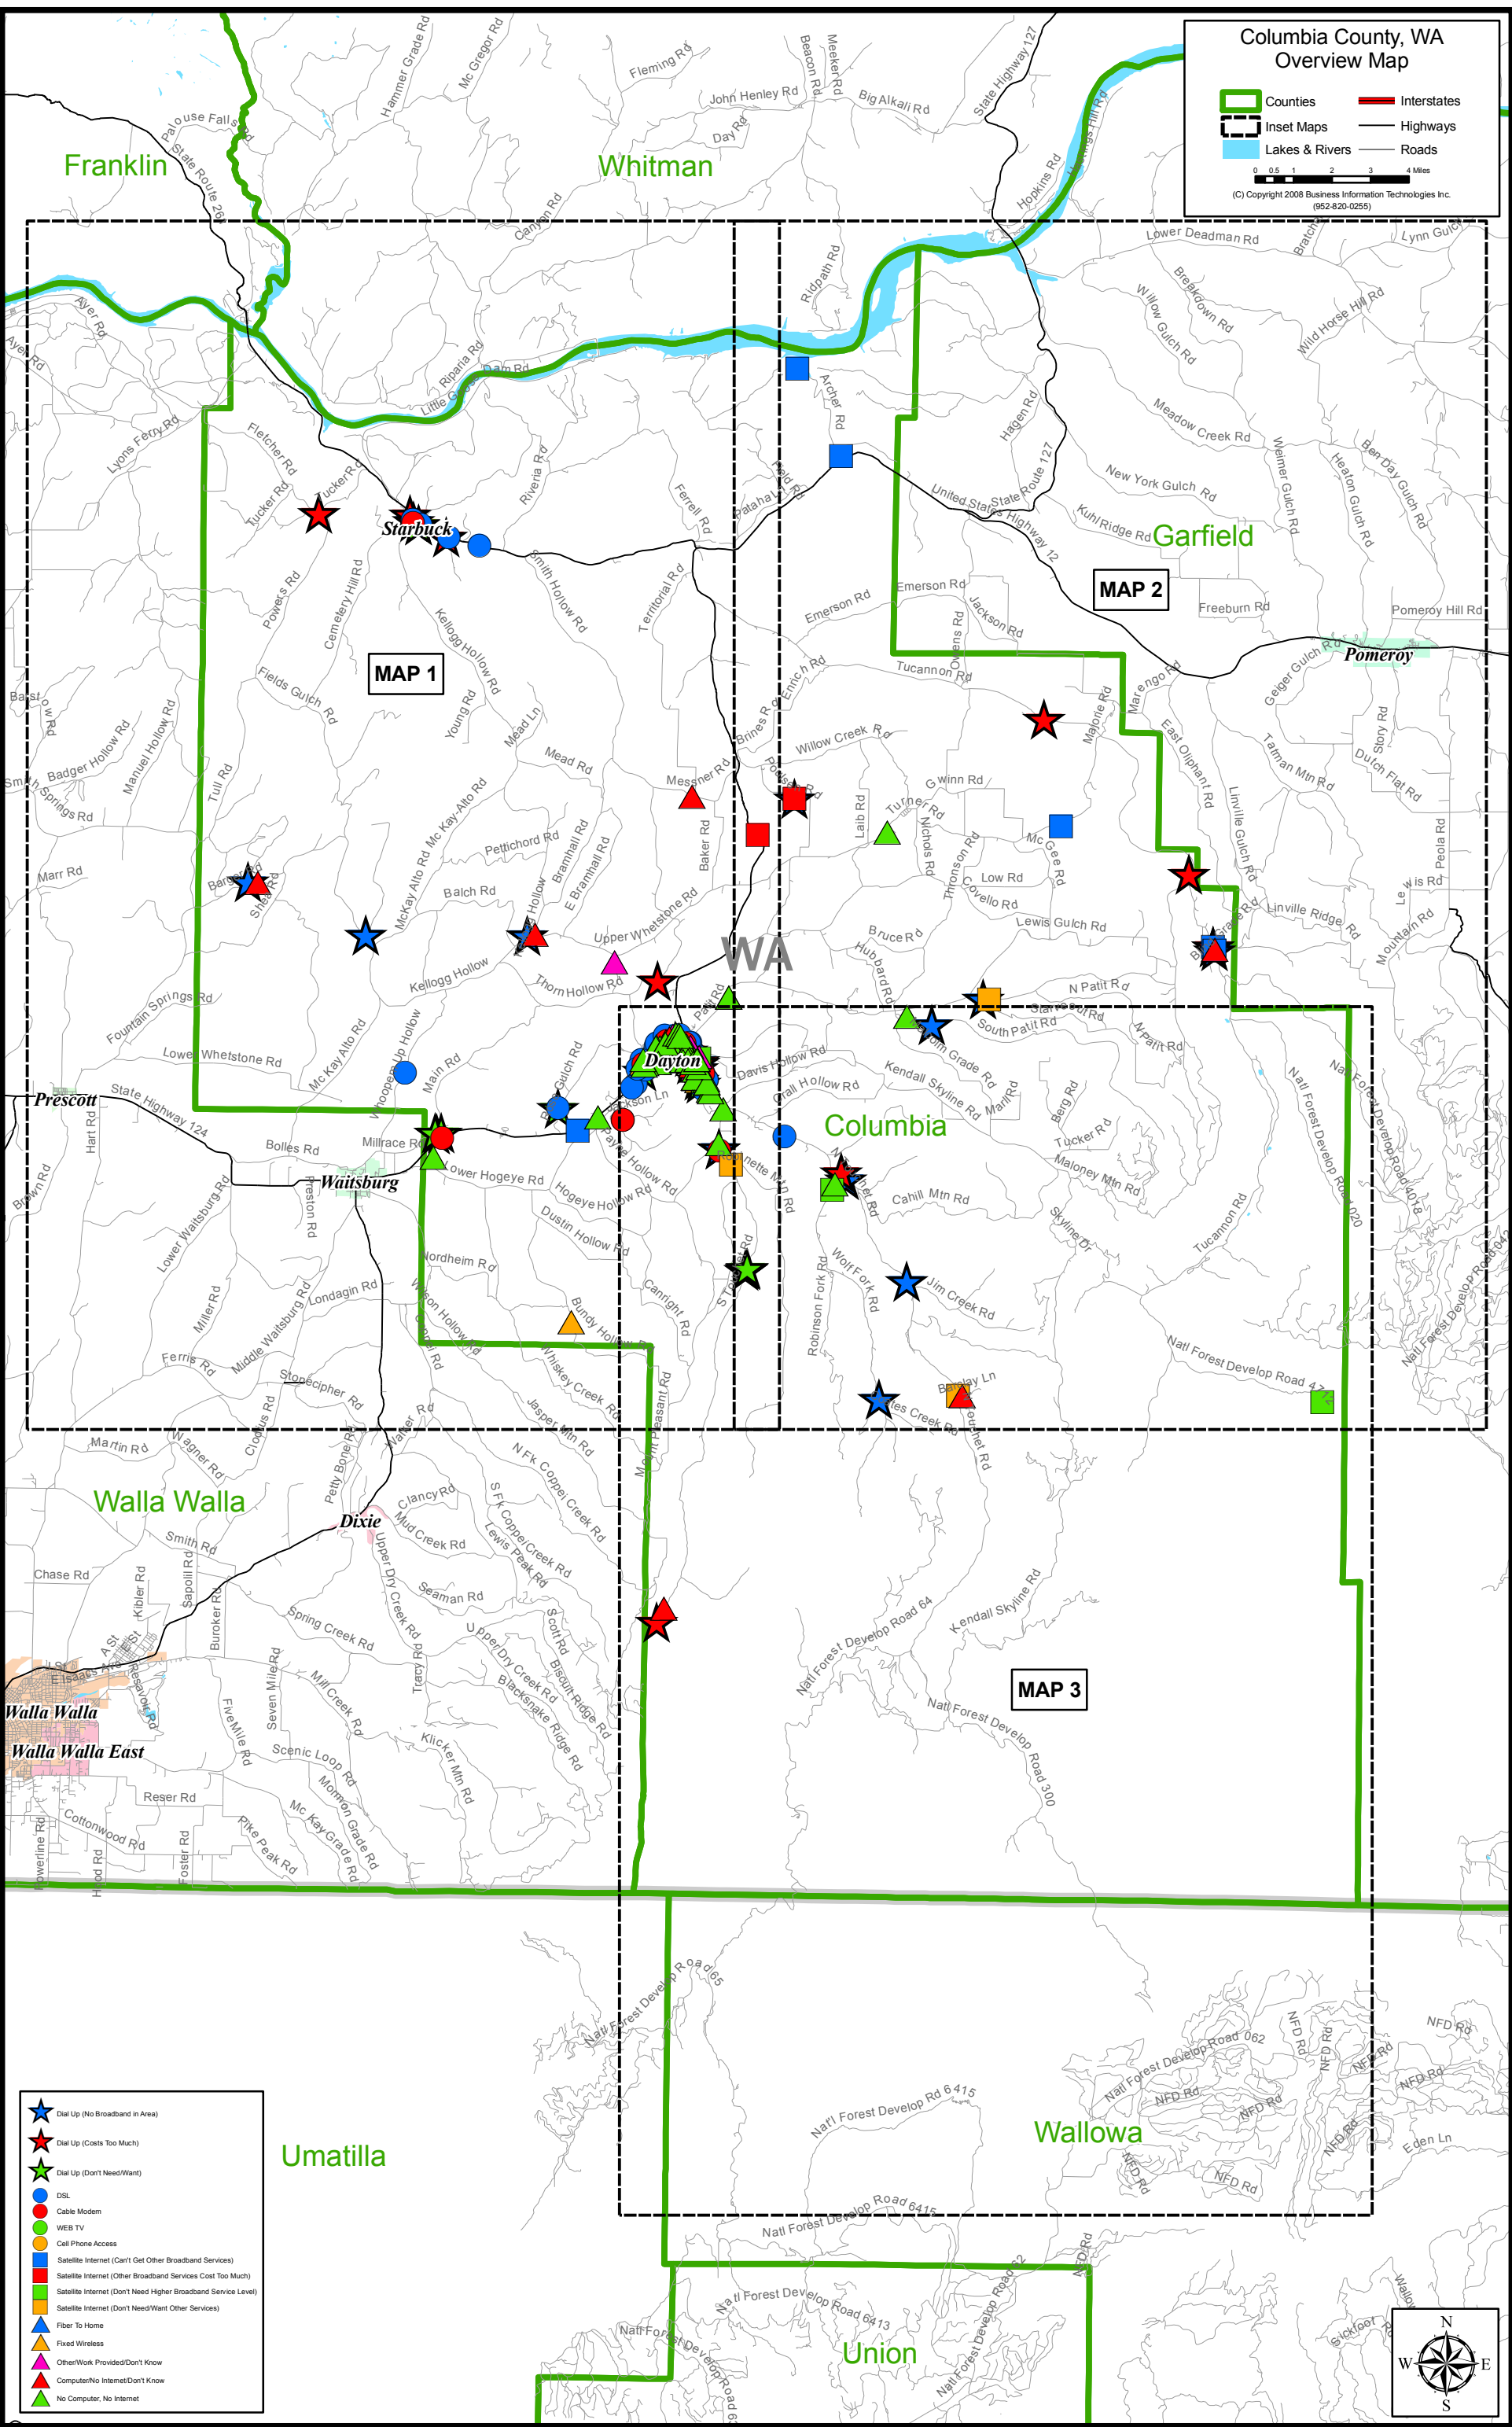

Columbia County, WA Overview Map

█ Counties
 Inset Maps
█ Lakes & Rivers
█ Interstates
— Highways
— Roads

(C) Copyright 2008 Business Information Technologies Inc. (952-820-0255)

★ Dial Up (No Broadband in Area)
★ Dial Up (Costs Too Much)
★ Dial Up (Don't Need/Want)
● DSL
● Cable Modem
● WEB TV
● Cell Phone Access
● Satellite Internet (Can't Get Other Broadband Services)
● Satellite Internet (Other Broadband Services Cost Too Much)
● Satellite Internet (Don't Need Higher Broadband Service Level)
● Satellite Internet (Don't Need/Want Other Services)
▲ Fiber to Home
▲ Fixed Wireless
▲ Other/Work Provided/Don't Know
▲ Computer/No Internet/Don't Know
▲ No Computer, No Internet